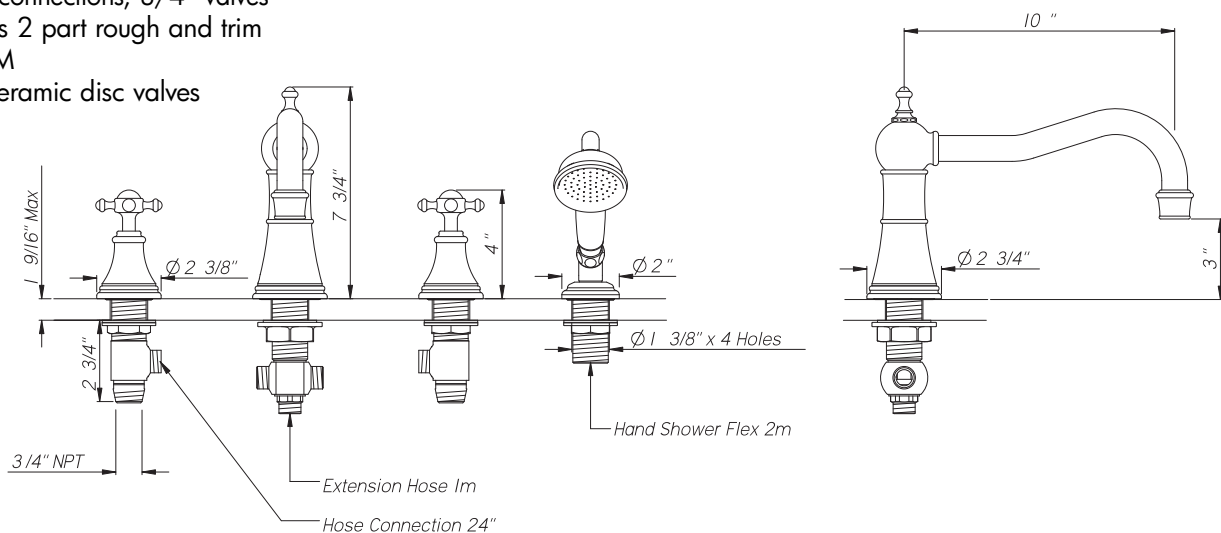

Georgian Era 4-Hole Column Spout Deck Bath Set with Cross Handles

ROHL Perrin & Rowe Bath

U.3748X

FEATURES

- 4-hole bathtub filler with retractable handshower
- 4 x 1 3/8" hole cutouts
- Fixed spout
- Retractable handshower
- Spout, valve housing, and diverter knob made from solid brass
- Porcelain cap cross handle design
- Innovative valve hose connection, complete with flexible stainless steel hose and 90° elbow
- 3/4" NPT connections, 3/4" valves
- Spout has 2 part rough and trim
- 16-20 GPM
- 1/4-turn ceramic disc valves

COLORS/FINISHES

- Polished Chrome
- Polished Nickel
- Satin Nickel
- English Bronze
- Inca Brass

WARRANTY

- Limited Lifetime

U.3748X Spare Parts